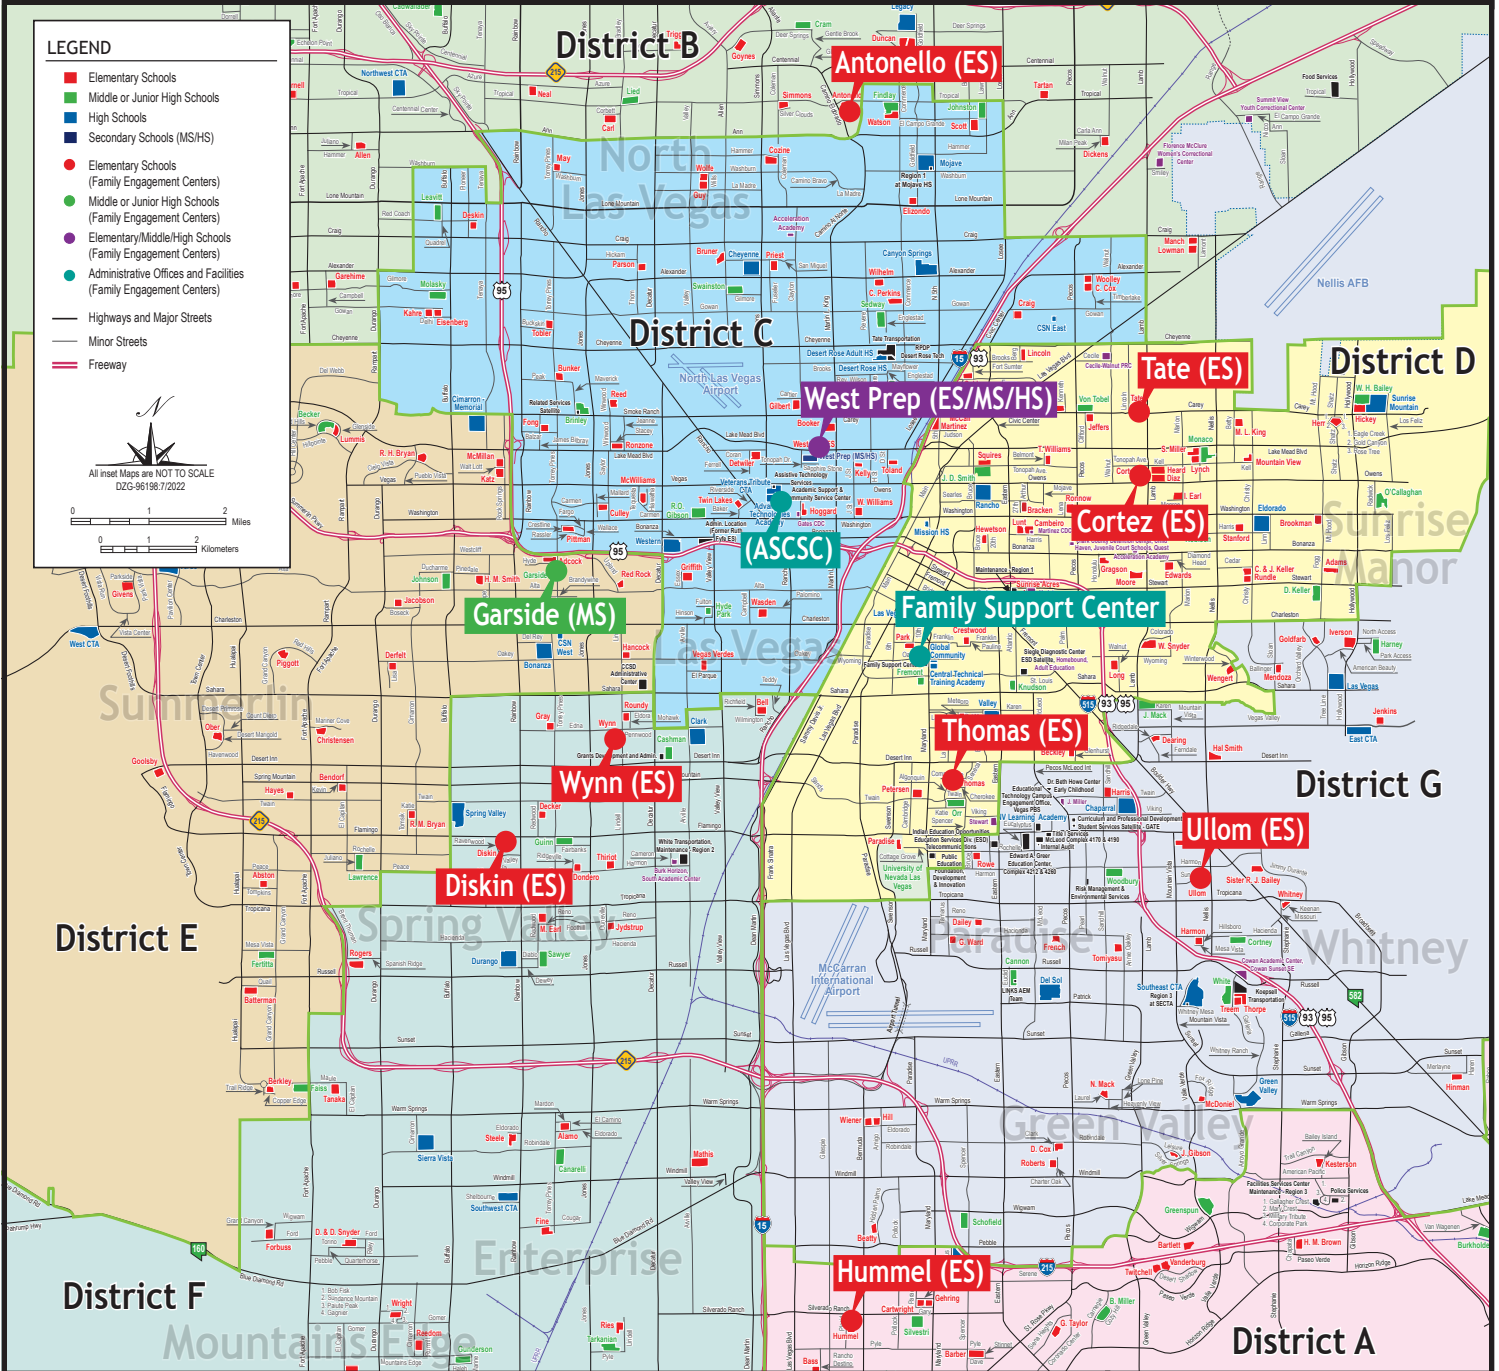

Family Engagement Centers

- LEGEND**
- Elementary Schools
 - Middle or Junior High Schools
 - High Schools
 - Secondary Schools (MS/HS)
 - Elementary Schools (Family Engagement Centers)
 - Middle or Junior High Schools (Family Engagement Centers)
 - Elementary/Middle/High Schools (Family Engagement Centers)
 - Administrative Offices and Facilities (Family Engagement Centers)
 - Highways and Major Streets
 - Minor Streets
 - Freeway

Clark County School District BOARD OF SCHOOL TRUSTEES

- District A Lisa Guzman
 - District B Katie Williams
 - District C Evelyn Garcia Morales
 - District D Irene A. Cepada
 - District E Lola Brooks
 - District F Danielle Ford
 - District G Linda P. Cavazos
- Superintendent of Schools... Jesus F. Jara, ED.D